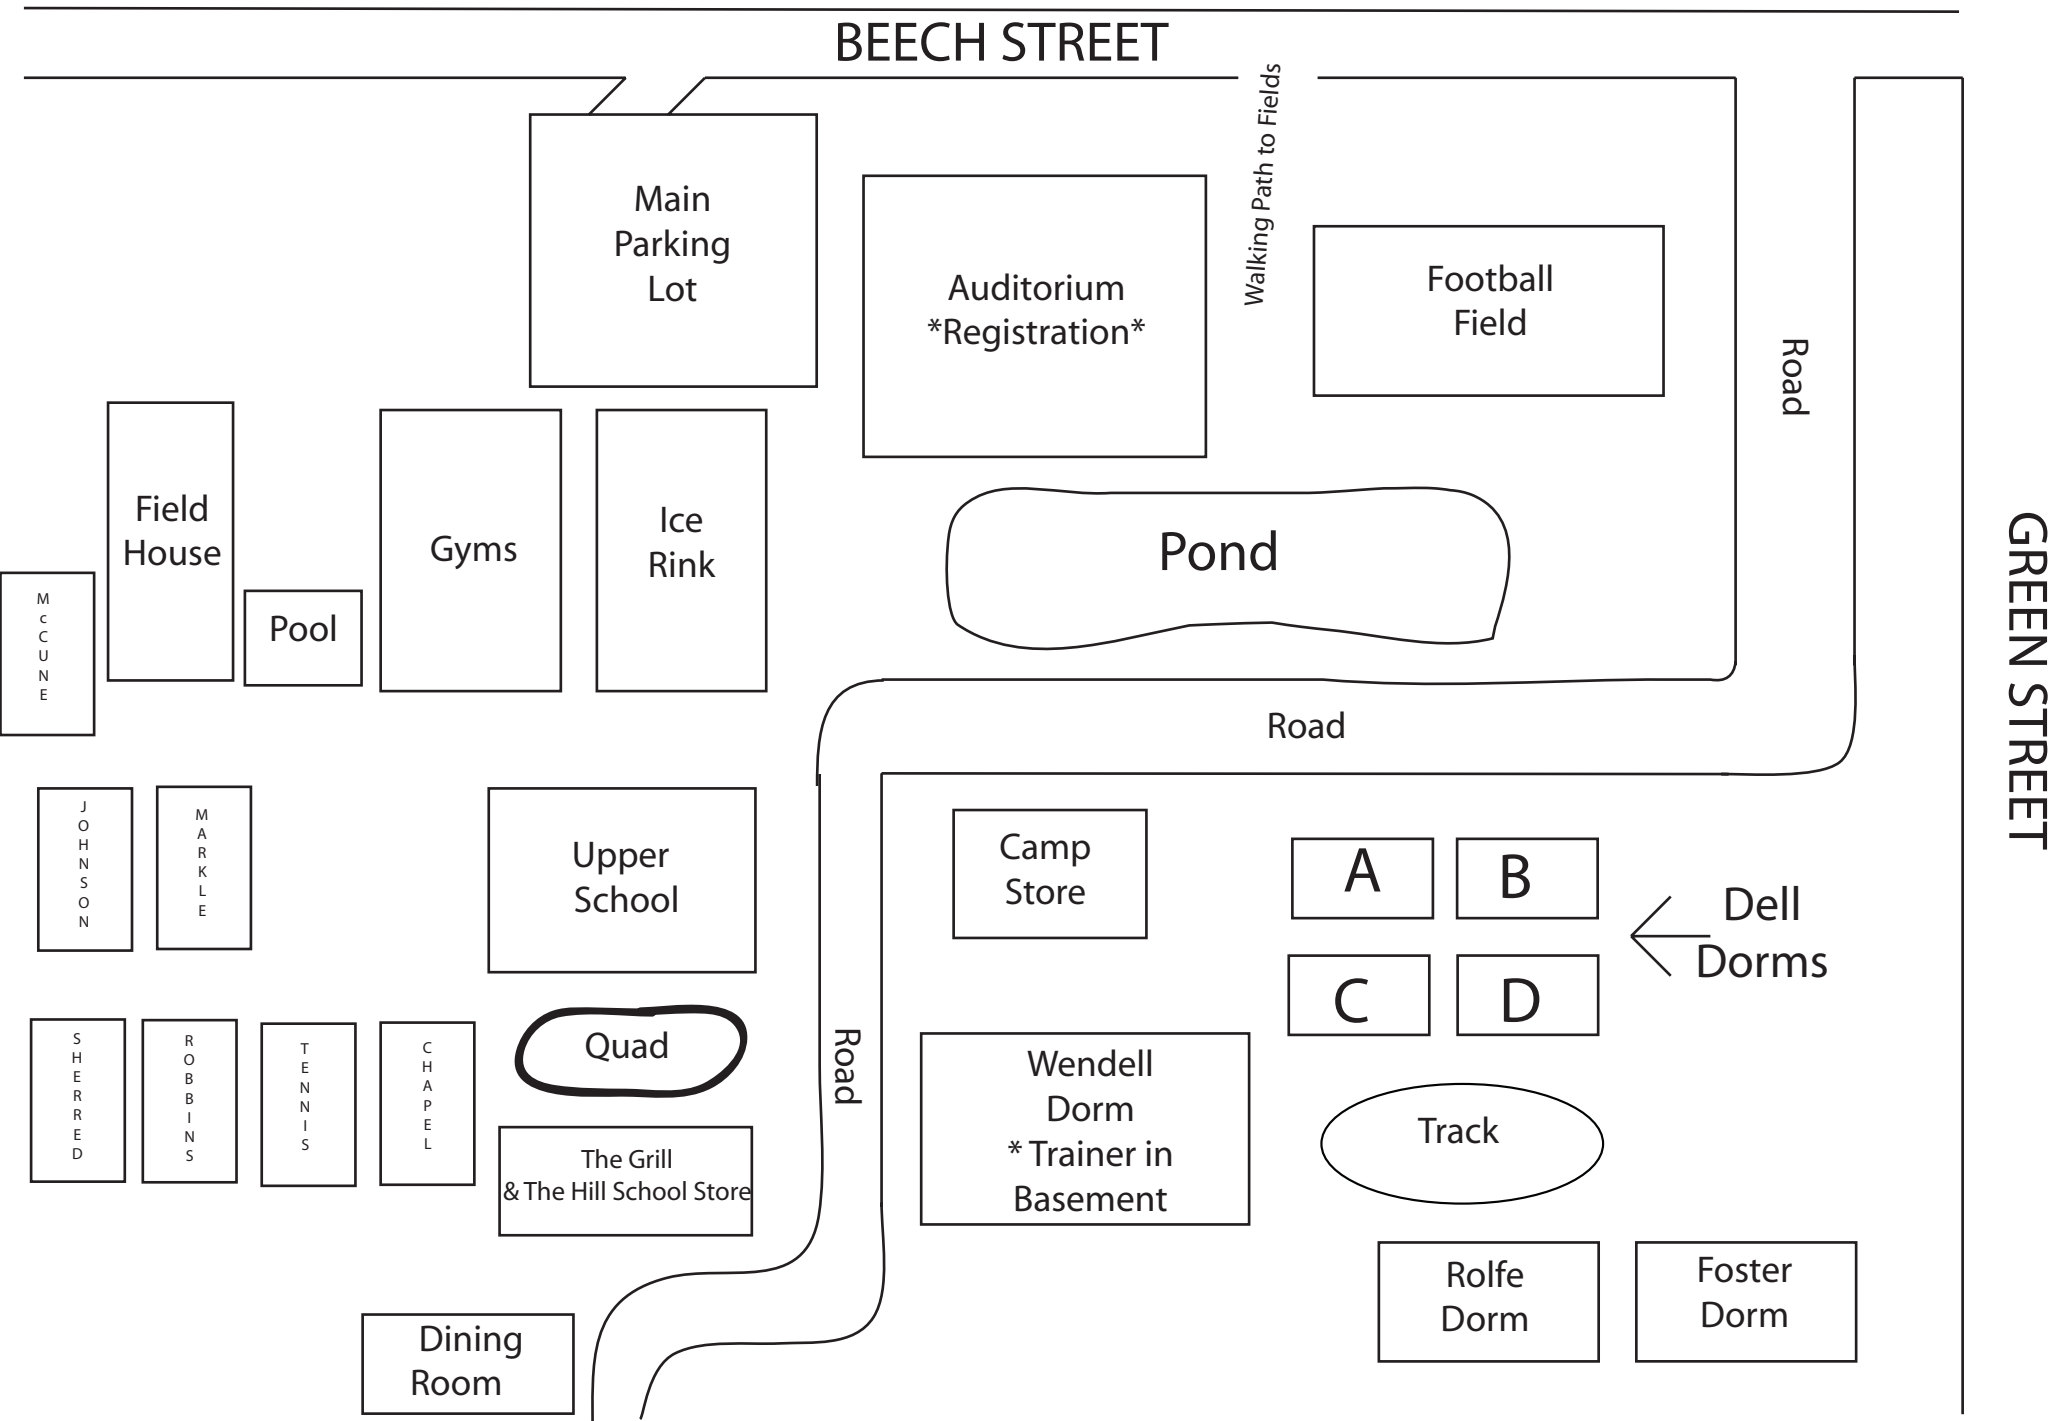

The Hill School ~ Campus Map

BEECH STREET

Main
Parking
Lot

Auditorium
Registration

Football
Field

Walking Path to Fields

Road

Field
House

Gyms

Ice
Rink

Pool

Pond

Road

Upper
School

Camp
Store

A

B

Dell
Dorms

C

D

Quad

Wendell
Dorm
*Trainer in
Basement

Track

Rolfe
Dorm

Foster
Dorm

The Grill
& The Hill School Store

Dining
Room

GREEN STREET

Road